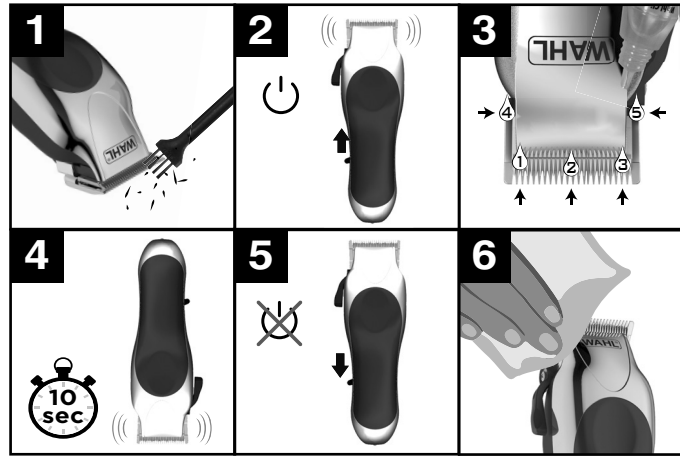

25 mm

0.6 mm

CORDLESS CLIPPERS PRODUCT GUIDE

part no: 1007707
20600.1020

VARIOUS BLADE RUNTIMES & MINIMUM CUTTING LENGTHS

100 min / 1mm

90 min / 1mm

90 min / 0.6mm

ACCESSORIES ARE OPTIONAL AND CAN VARY FROM MODEL TO MODEL

TAPER LEVER