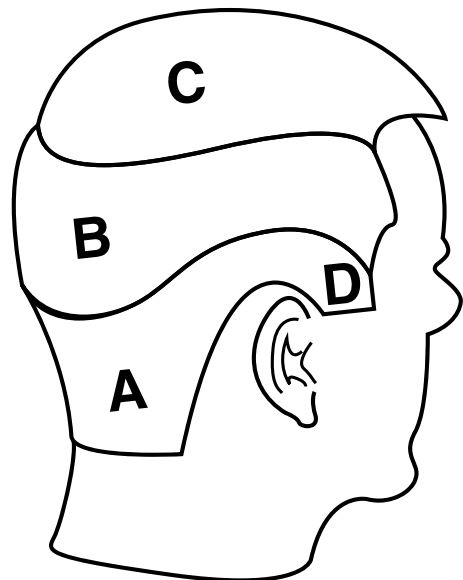

25 mm

0.6 mm

CORDLESS CLIPPERS PRODUCT GUIDE

part no: 1007707
20600.1020

VARIOUS BLADE RUNTIMES & MINIMUM CUTTING LENGTHS

100 min / 1mm

90 min / 1mm

90 min / 0.6mm