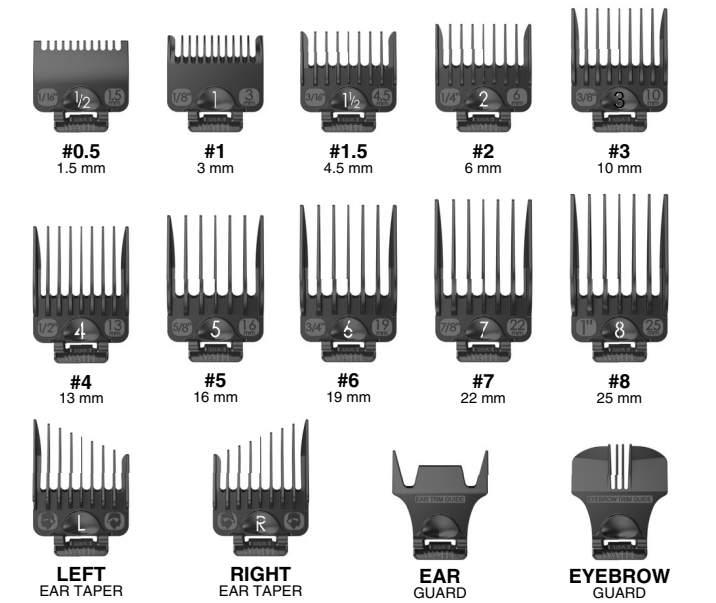

25 mm

0.6 mm

CORDLESS CLIPPERS PRODUCT GUIDE

part no: 1007707
20600.1020

VARIOUS BLADE RUNTIMES & MINIMUM CUTTING LENGTHS

100 min / 1mm

90 min / 1mm

90 min / 0.6mm

ACCESSORIES ARE OPTIONAL AND CAN VARY FROM MODEL TO MODEL

TAPER LEVER